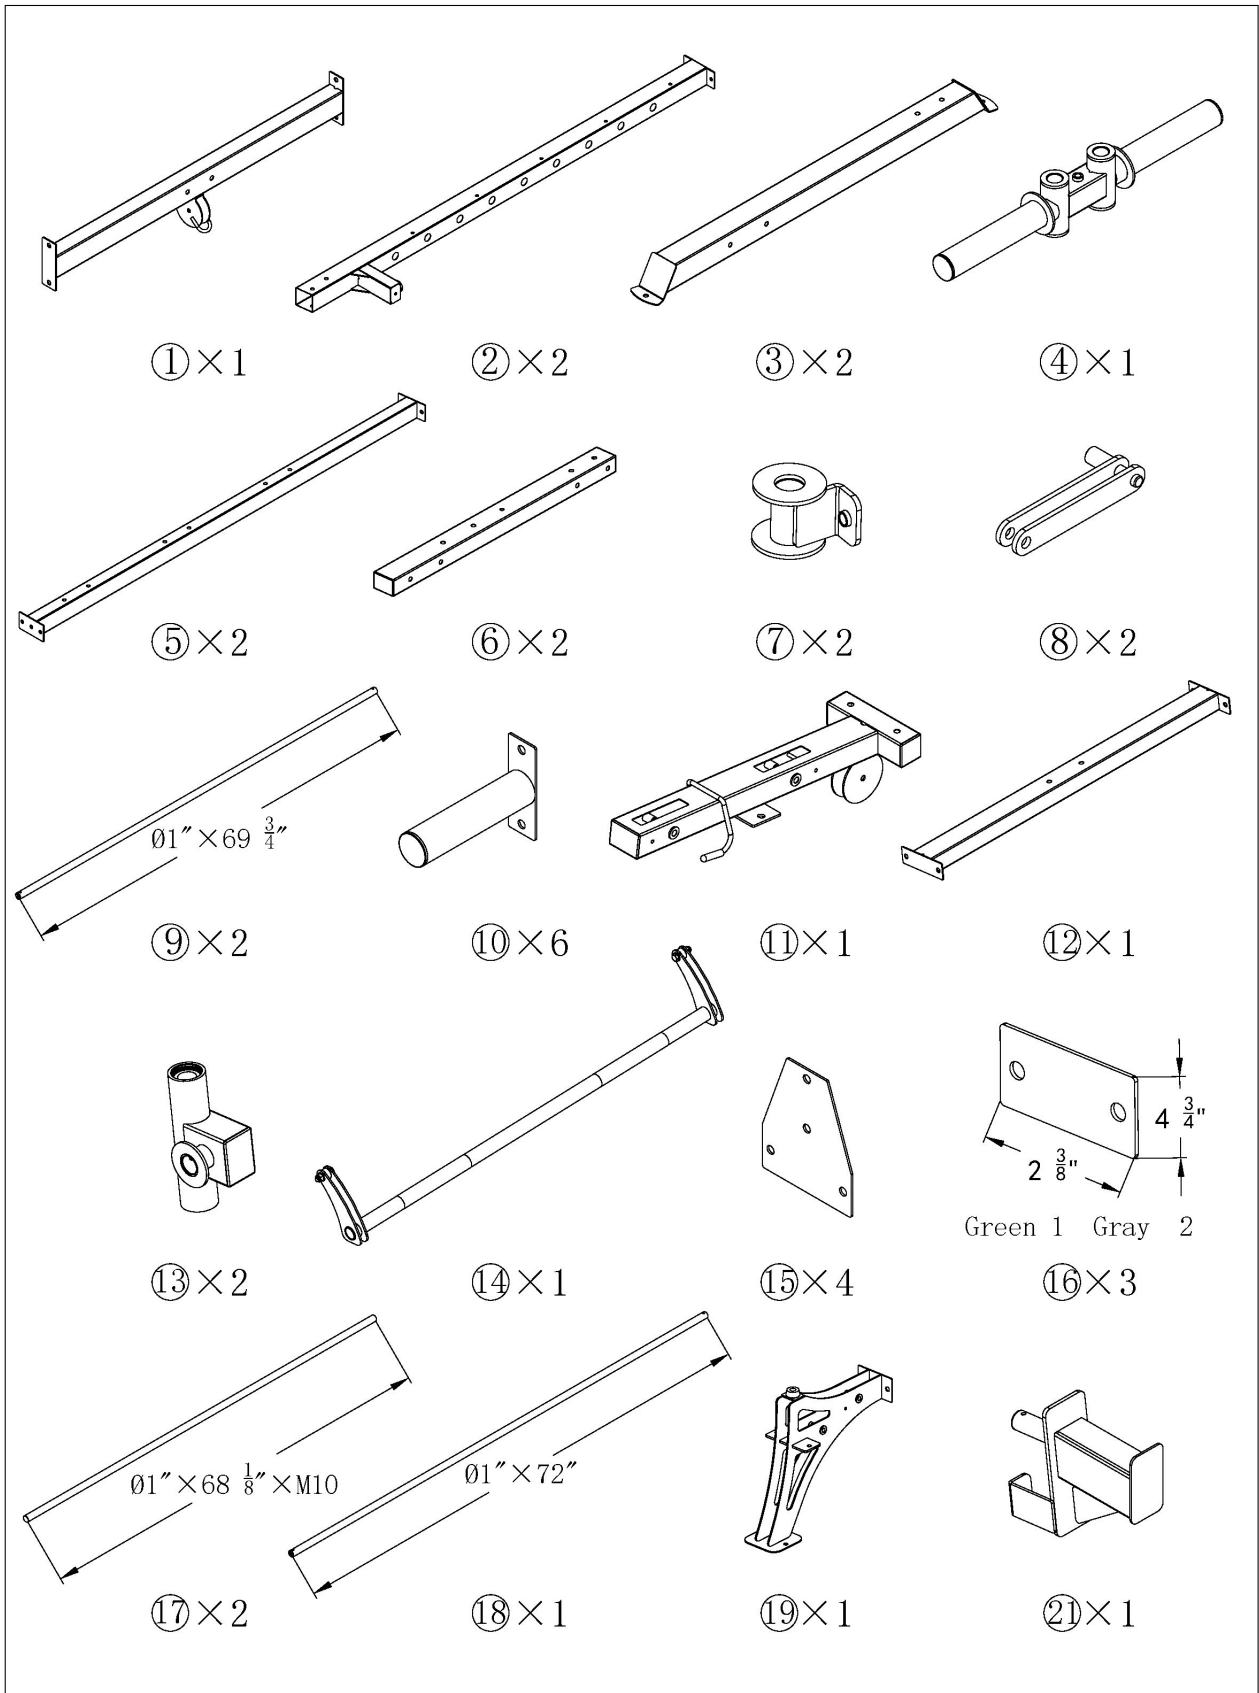

MARCY[®]

DELUXE SMITH CAGE SM-5870

IMPORTANT: Please read the Important Safety Notice and Assembly Information in the Owner's manual before assembling this product.

Assembly Manual

190430

③0×8

③7×2

③1×16

③8×4

③2×8

③9×6

③3×12

④0×50

④1×88

③4×12

④2×4

③1		8	M12 × 4"
④1		16	Ø 1"
④4		8	M12

③⑧		2	M10 × 1 1/2"	③⑨		2	M8 × 3/8"
④⑦		4	∅ 3/4"				
④③		2	M10				
				4#	Allen Wrench (Tool)		

③③		8	M12 × 4"	③⑨		2	M10 × 3/4"
④①		16	Ø 1"	④①		2	Ø 3/4"
④④		8	M12				

③③		2	M12 × 3"	③⑨		2	M10 × 3/4"
④①		4	Ø 1"	④①		2	Ø 3/4"
④④		2	M12				

④② ■ 2 M8 × 3/8"

4# Allen Wrench (Tool)

③④		2	M10 × 3 $\frac{3}{4}$ "	③⑥		1	M10 × 2"
④①		8	Ø $\frac{3}{4}$ "	③⑦		1	M10 × 1 $\frac{3}{4}$ "
④③		4	M10	⑥⑦		1	