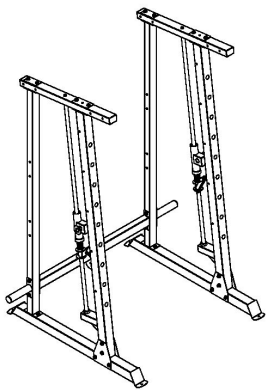

MARCY[®]

DELUXE SMITH CAGE SM-5870

IMPORTANT: Please read the Important Safety Notice and Assembly Information in the Owner's manual before assembling this product.

Assembly Manual

190430

③0×8

③7×2

③1×16

③5×2

④3×22

④4×44

③6×2

③1		4	M12 × 3 ³ / ₄ "
④1		8	Ø 1"
④4		4	M12

③①  4 M12 × 3 3/4"

④①  8 Ø 1"

④④  4 M12

③1		8	M12 × 4"
④1		16	Ø 1"
④4		8	M12

③⑧		2	M10 × 1 1/2"	③⑨		2	M8 × 3/8"
④⑦		4	∅ 3/4"				
④③		2	M10				
				4#	Allen Wrench (Tool)		

③③		8	M12 × 4"	③⑨		2	M10 × 3/4"
④①		16	Ø 1"	④①		2	Ø 3/4"
④④		8	M12				