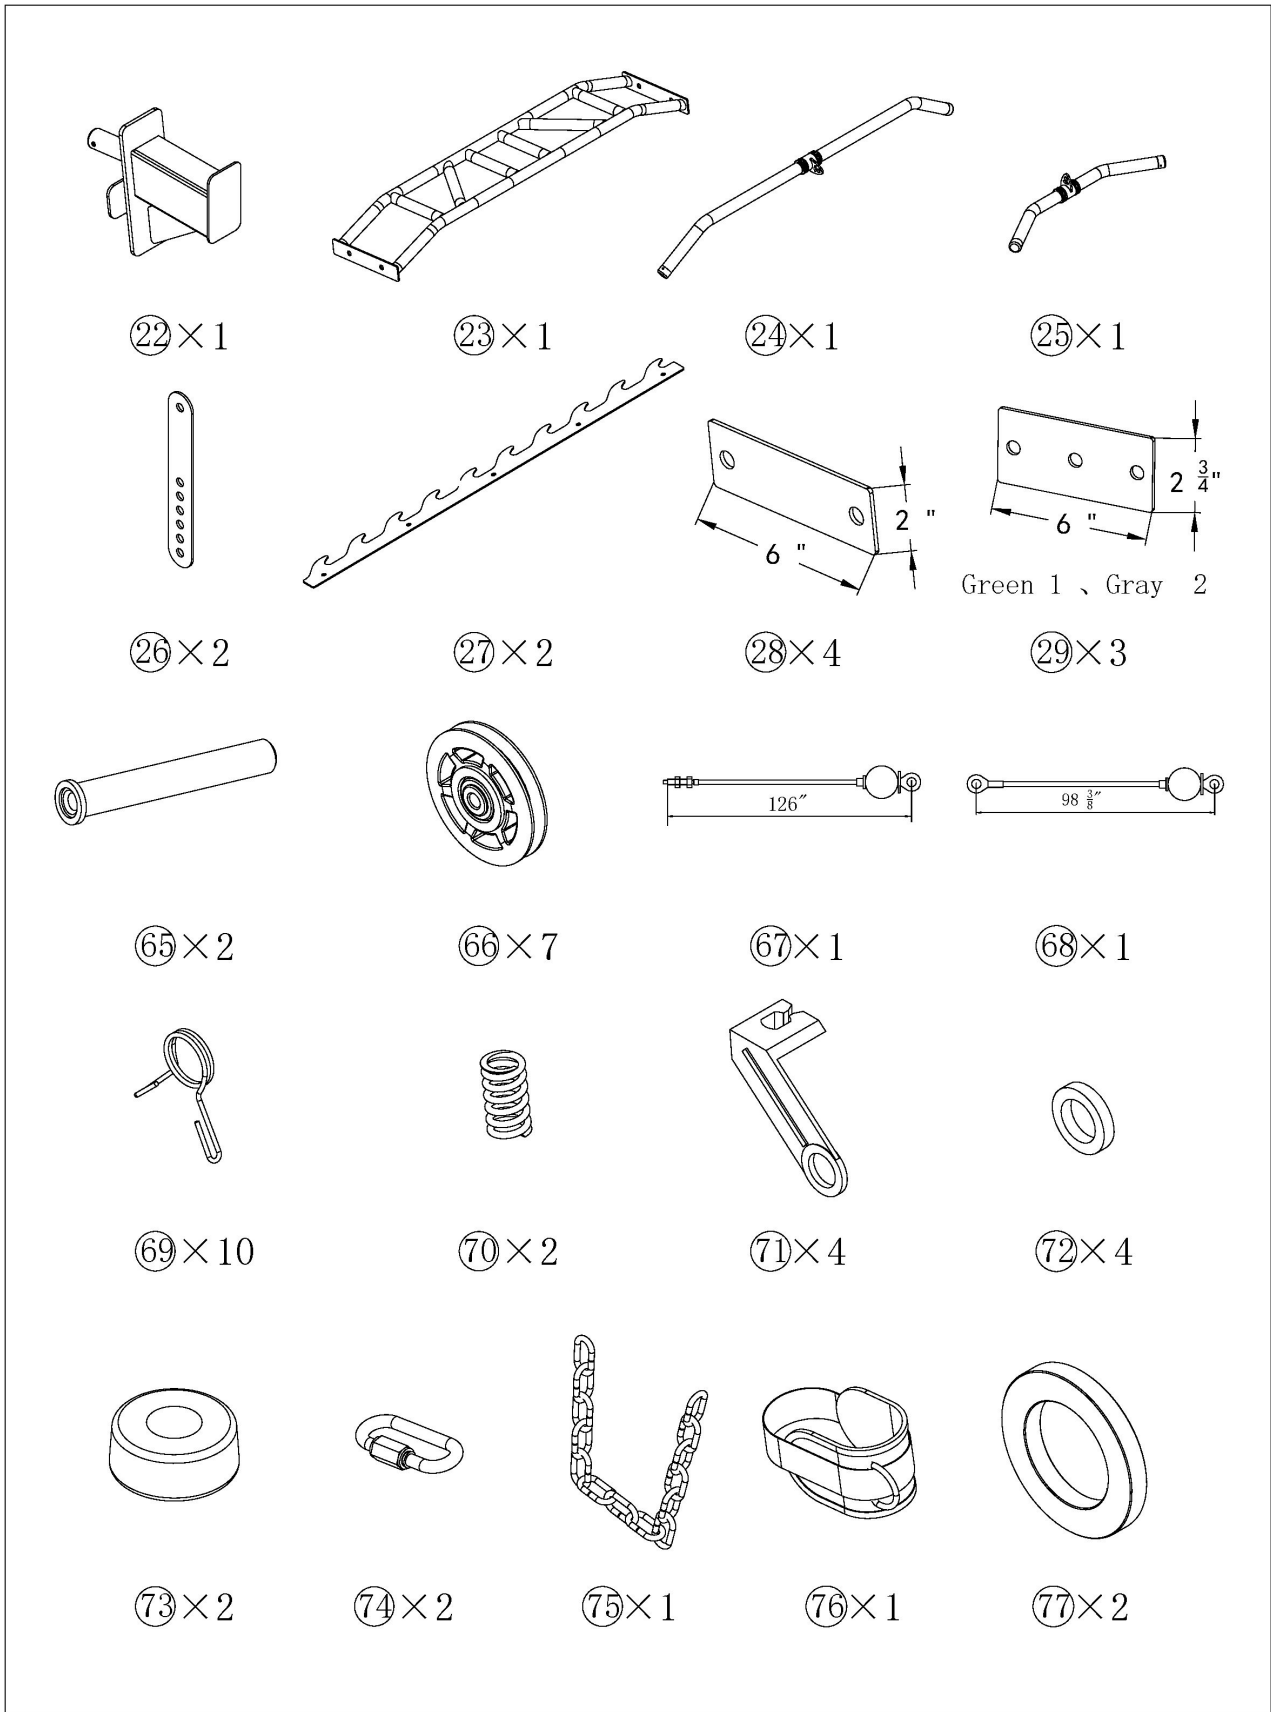

MARCY[®]

DELUXE SMITH CAGE SM-5870

IMPORTANT: Please read the Important Safety Notice and Assembly Information in the Owner's manual before assembling this product.

Assembly Manual

190430

③0×8

③7×2

③1×16

③1		8	M12 × 4"
④1		16	Ø 1"
④4		8	M12

③⑧		2	M10 × 1 1/2"	③⑨		2	M8 × 3/8"
④⑦		4	∅ 3/4"				
④③		2	M10				
				4#	Allen Wrench (Tool)		

③③		8	M12 × 4"	③⑨		2	M10 × 3/4"
④①		16	Ø 1"	④①		2	Ø 3/4"
④④		8	M12				

③③		2	M12 × 3"	③⑨		2	M10 × 3/4"
④①		4	Ø 1"	④①		2	Ø 3/4"
④④		2	M12				

④② ■ 2 M8 × 3/8"

4# Allen Wrench (Tool)

③④		2	M10 × 3 $\frac{3}{4}$ "	③⑥		1	M10 × 2"
④①		8	Ø $\frac{3}{4}$ "	③⑦		1	M10 × 1 $\frac{3}{4}$ "
④③		4	M10	⑥⑦		1	