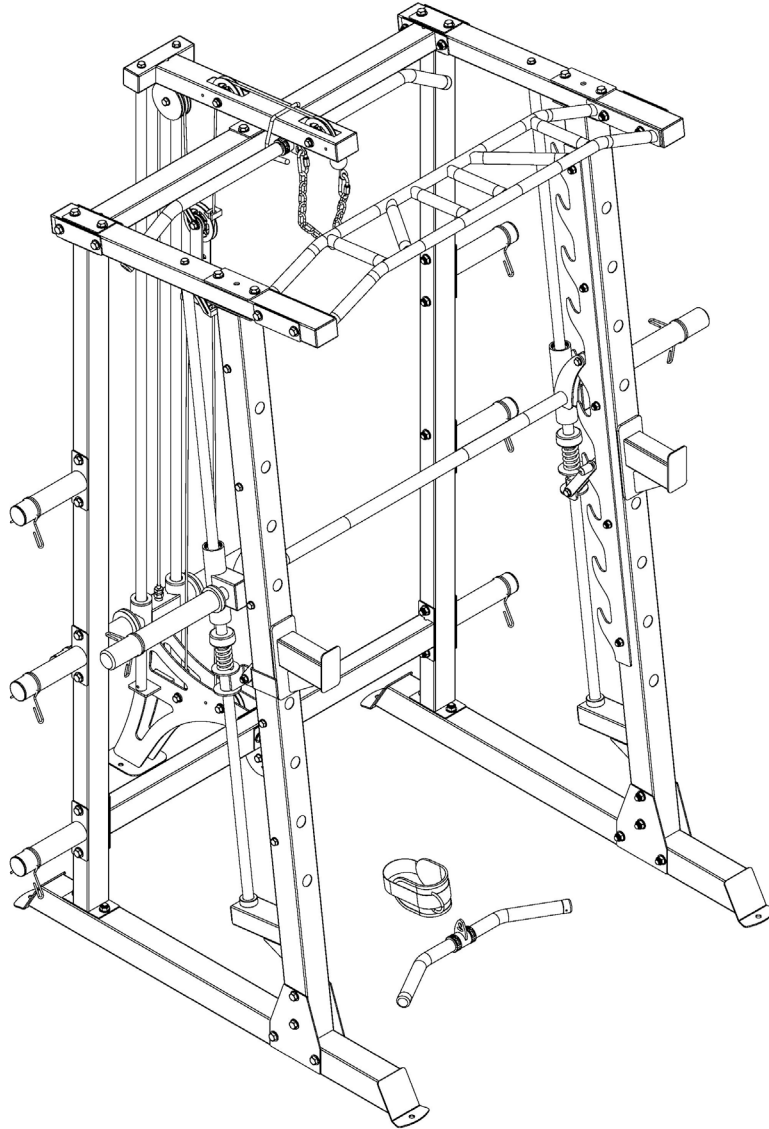

MARCY[®]

DELUXE SMITH CAGE SM-5870

IMPORTANT: Please read the Important Safety Notice and Assembly Information in the Owner's manual before assembling this product.

Assembly Manual

190430

③0×8

③7×2

③1×16

③8×4

③2×8

③9×6

③3×12

④0×50

④1×88

③4×12

④2×4

③5×2

④3×22

④4×44

③6×2

③1		4	M12 × 3 ³ / ₄ "
④1		8	Ø 1"
④4		4	M12

③①  4 M12 × 3 3/4"

④①  8 Ø 1"

④④  4 M12