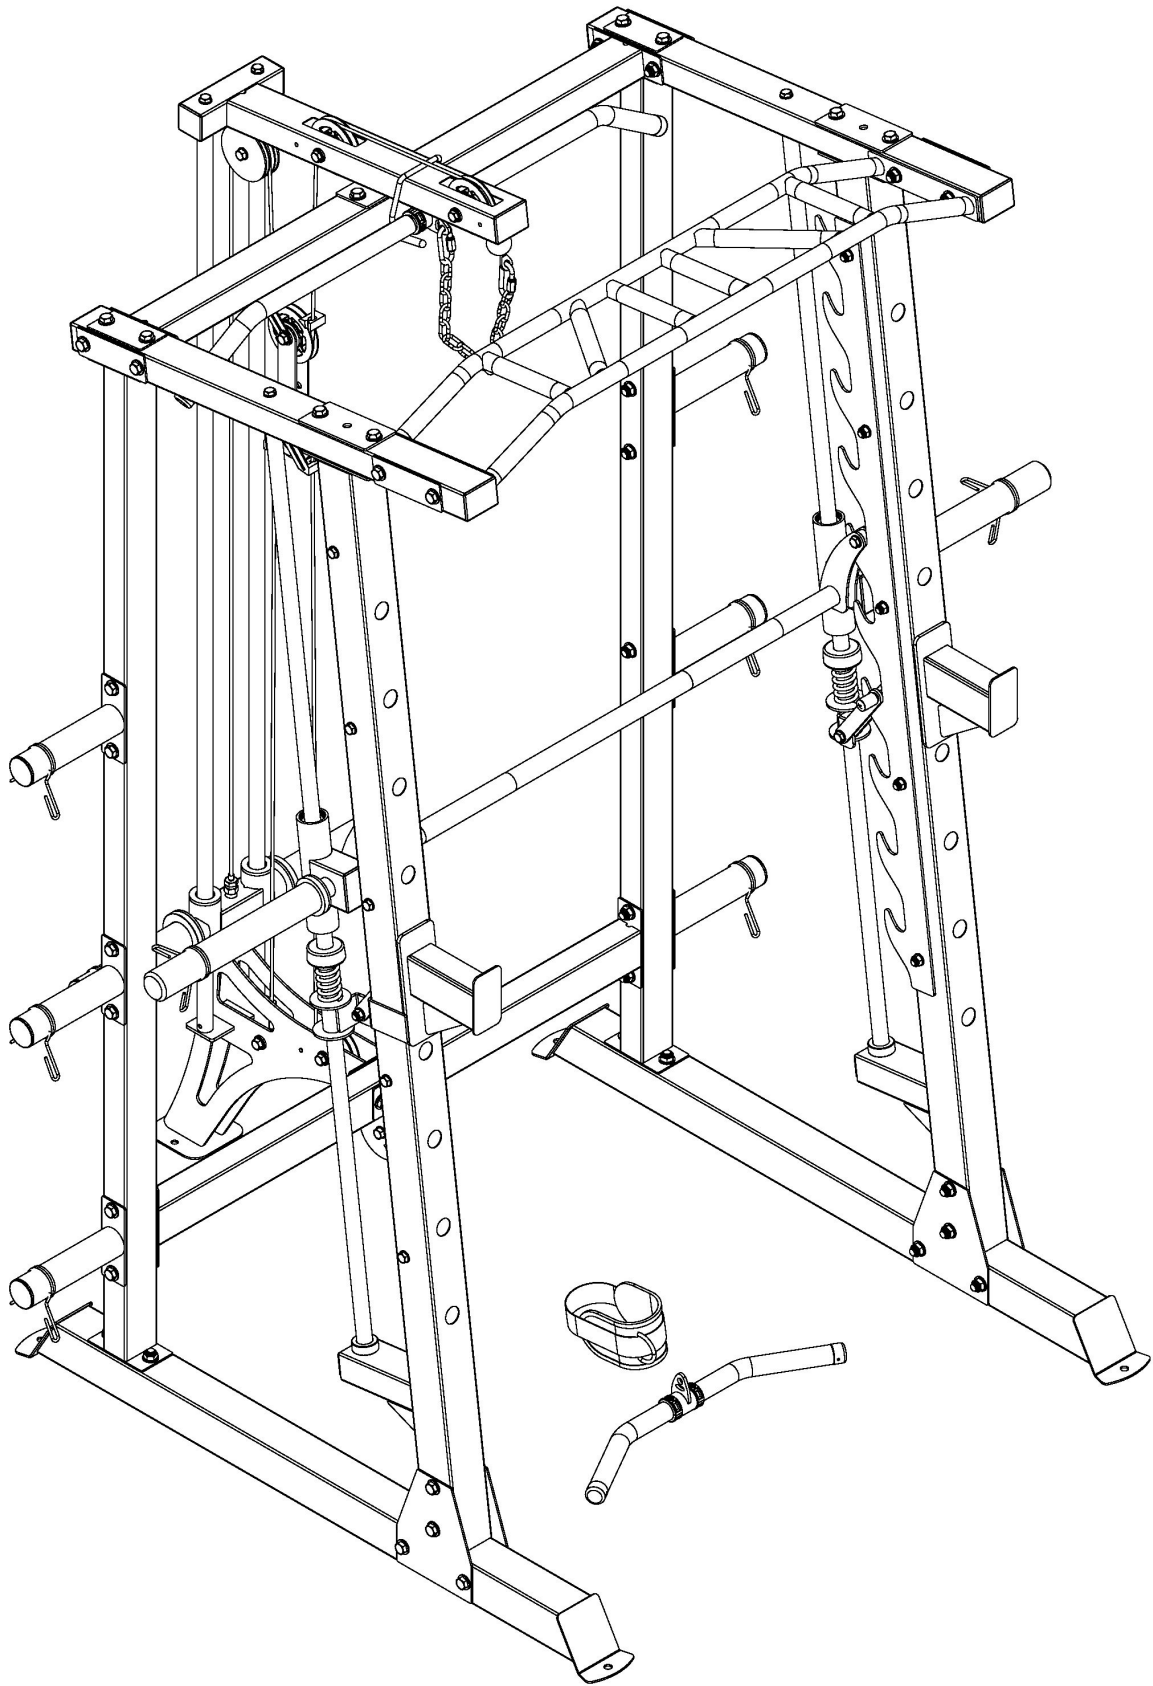

MARCY[®]

DELUXE SMITH CAGE SM-5870

IMPORTANT: Please read the Important Safety Notice and Assembly Information in the Owner's manual before assembling this product.

Assembly Manual

190430

③0×8

③7×2

③1×16

③8×4

③2×8

③9×6

③3×12

④0×50

④1×88

③4×12

④2×4

③5×2

④3×22

④4×44

③6×2

③1		4	M12 × 3 ³ / ₄ "
④1		8	Ø 1"
④4		4	M12

③①  4 M12 × 3 3/4"

④①  8 Ø 1"

④④  4 M12

③1		8	M12 × 4"
④1		16	Ø 1"
④4		8	M12

③⑧		2	M10 × 1 1/2"	③⑨		2	M8 × 3/8"
④⑦		4	∅ 3/4"				
④③		2	M10				
				4#	Allen Wrench (Tool)		

③③		8	M12 × 4"	③⑨		2	M10 × 3/4"
④①		16	Ø 1"	④①		2	Ø 3/4"
④④		8	M12				